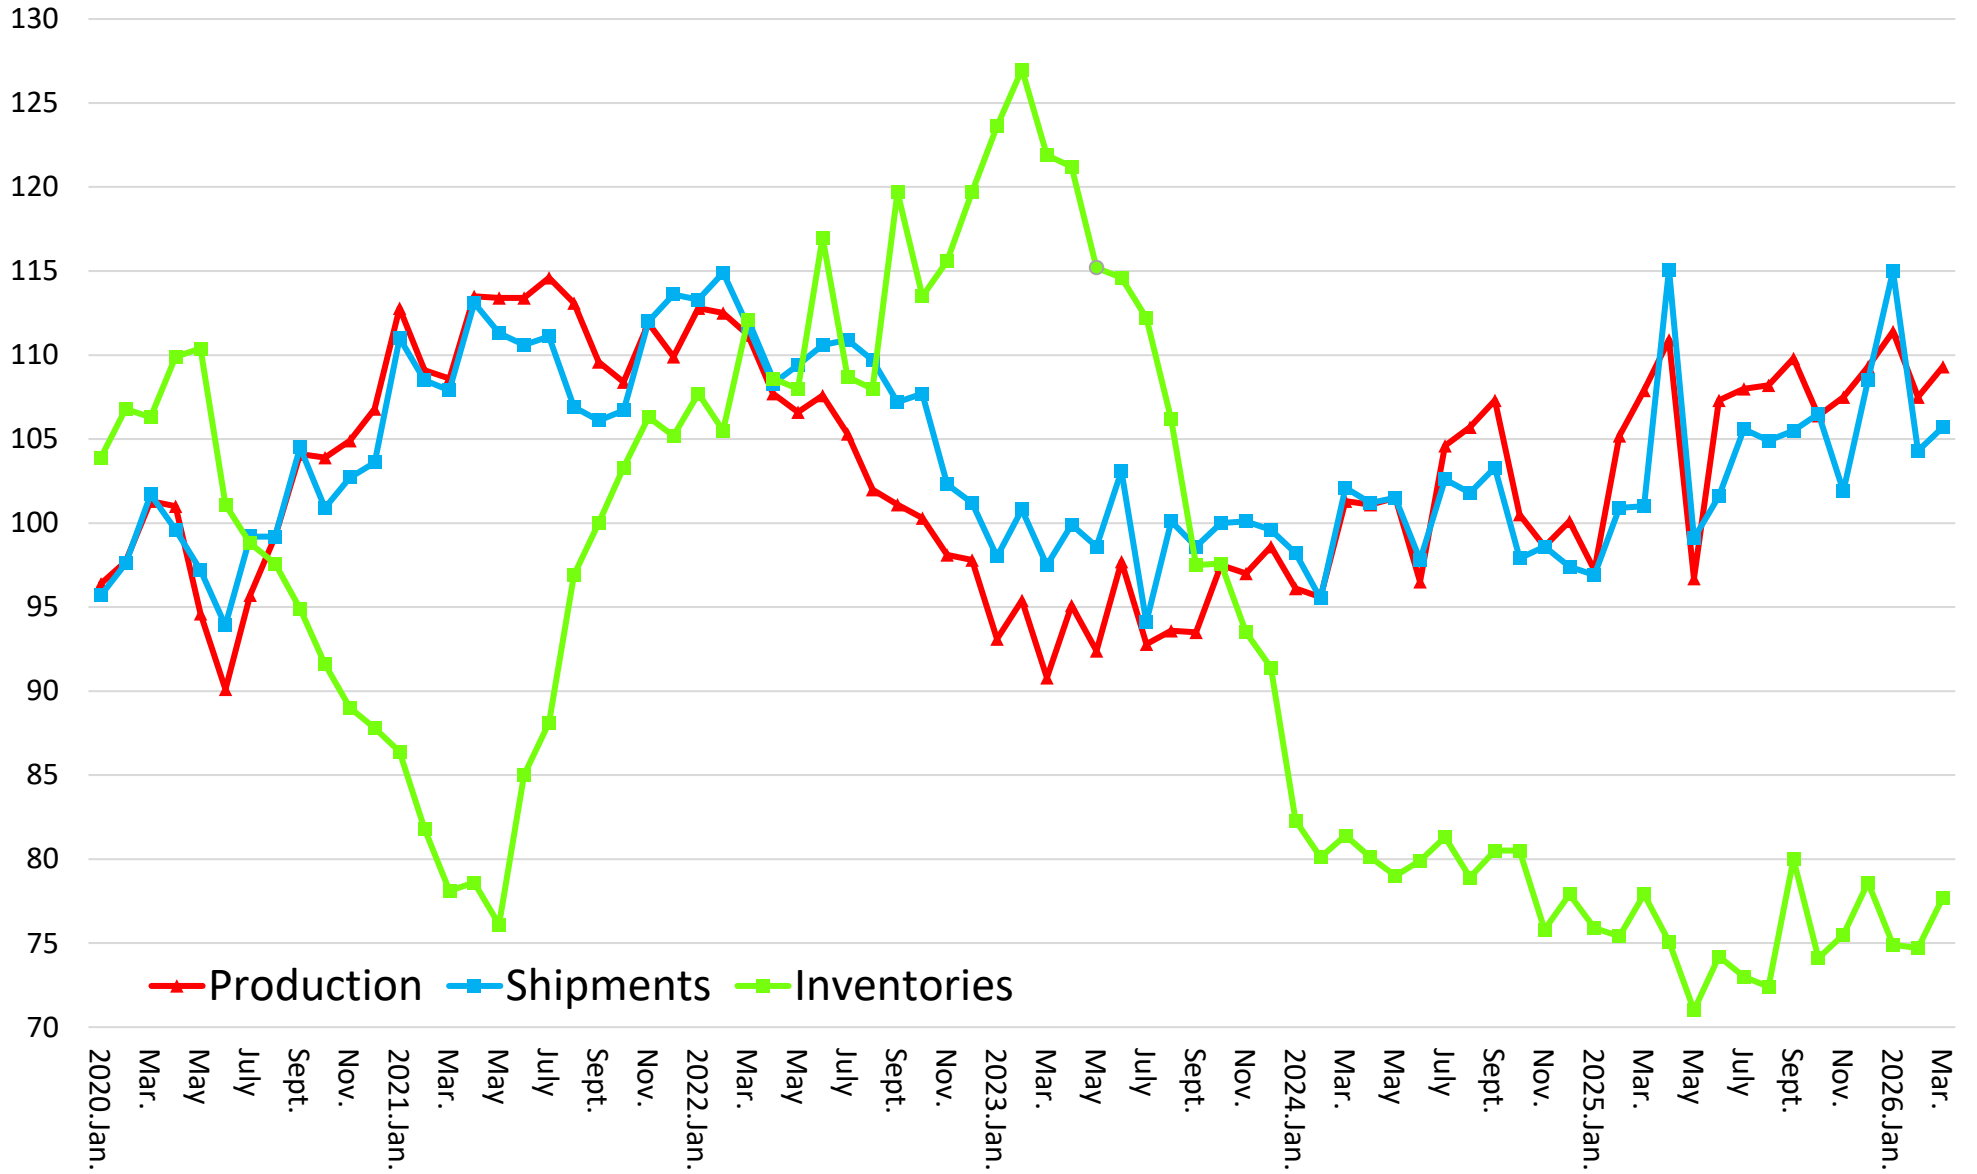

Production/Shipping/Inventory Index (Manufacturing)

(Source : Minister of Economy, Trade and Industry Indices of Industrial Production index,2020= 100)

Production/Shipping/Inventory Index (Chemicals excl. Medicine)

(Source : Minister of Economy, Trade and Industry Indices of Industrial Production index,2020= 100)

Production/Shipping/Inventory Index (Electronic parts and devices)

(Source : Minister of Economy, Trade and Industry Indices of Industrial Production index,2020= 100)

Production/Shipping/Inventory Index (Transport equipment)

(Source : Minister of Economy, Trade and Industry Indices of Industrial Production index,2020= 100)