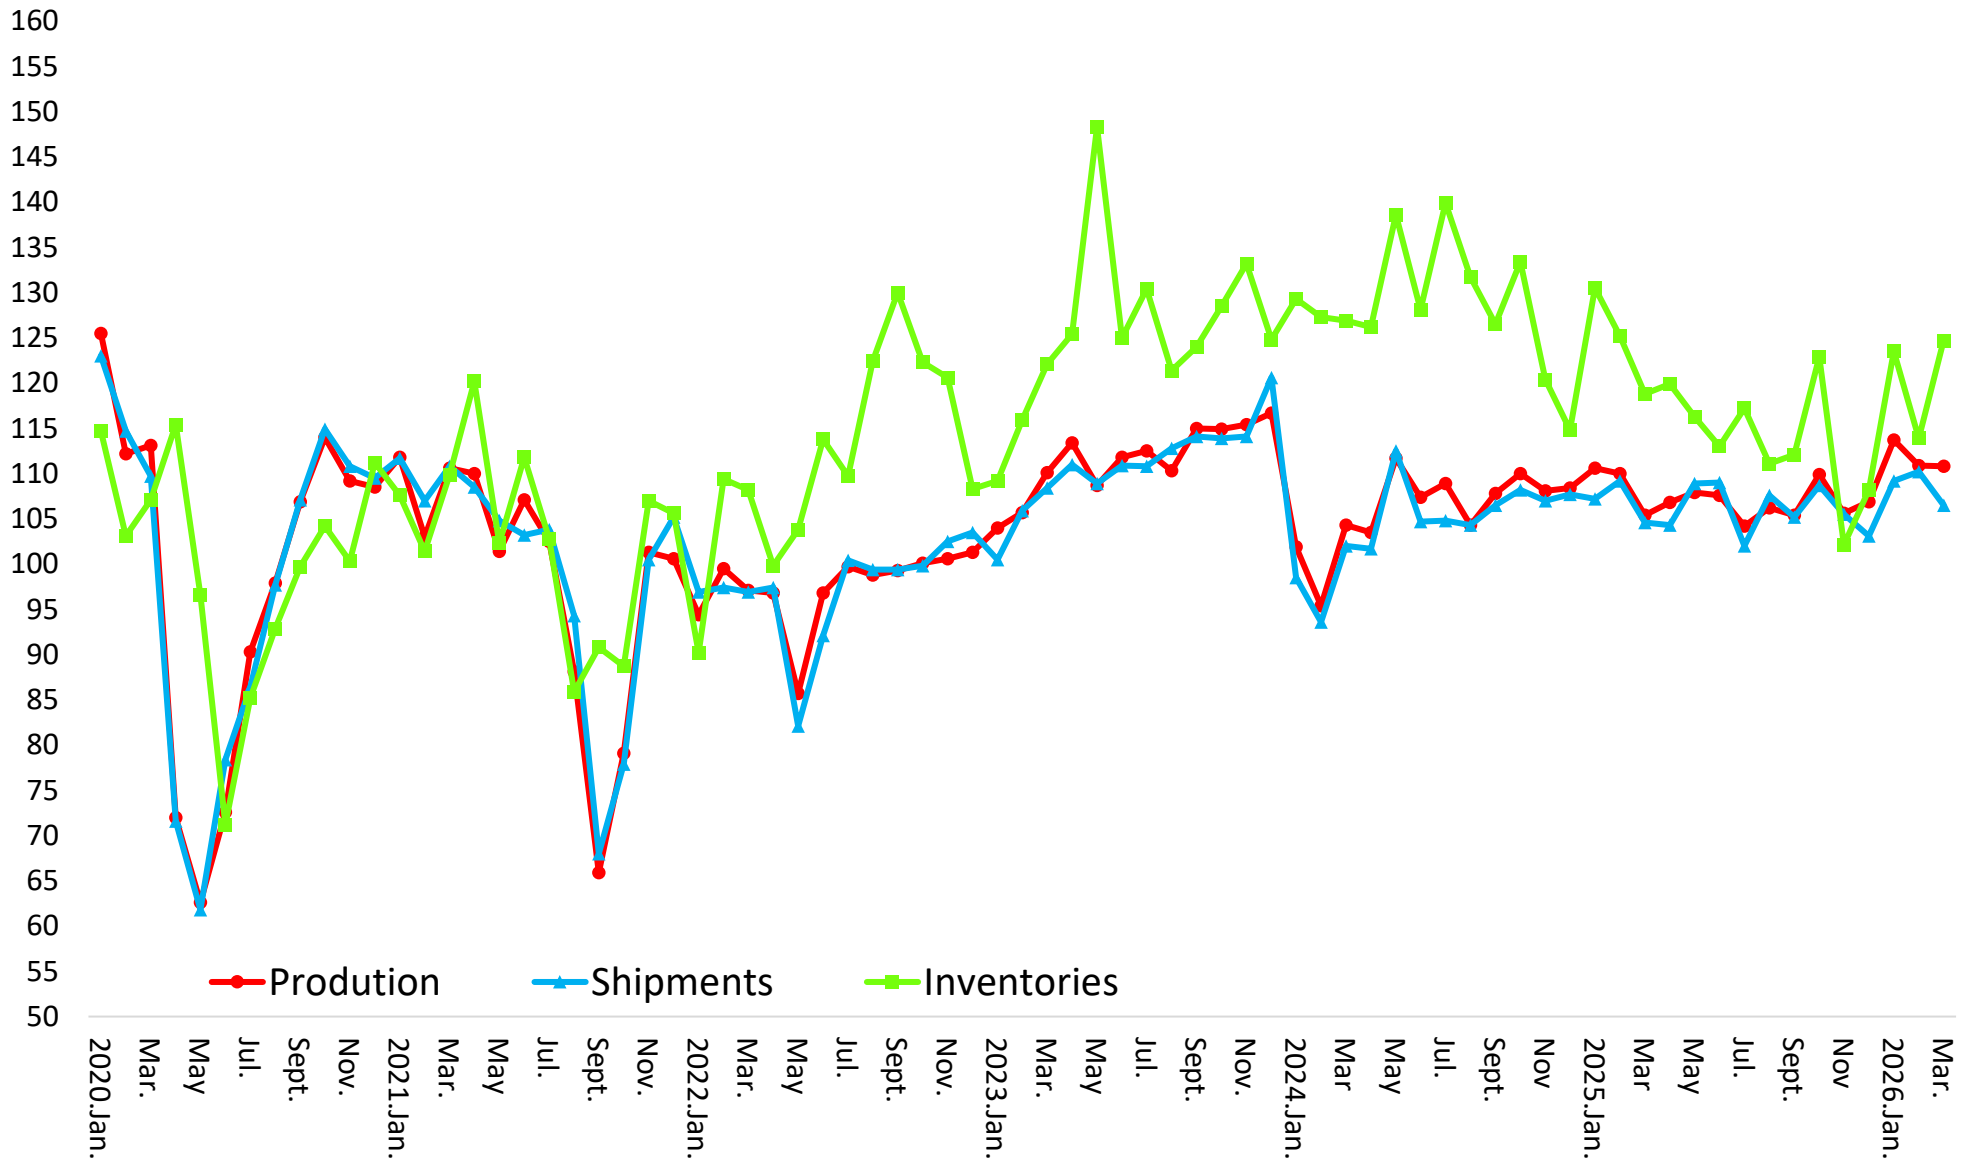

Production/Shipping/Inventory Index (Manufacturing)

(Source : Minister of Economy, Trade and Industry Indices of Industrial Production index,2020= 100)

Production/Shipping/Inventory Index (Chemicals excl. Medicine)

(Source : Minister of Economy, Trade and Industry Indices of Industrial Production index,2020= 100)

Production/Shipping/Inventory Index (Electronic parts and devices)

(Source : Minister of Economy, Trade and Industry Indices of Industrial Production index,2020= 100)

Production/Shipping/Inventory Index (Transport equipment)

(Source : Minister of Economy, Trade and Industry Indices of Industrial Production index,2020= 100)