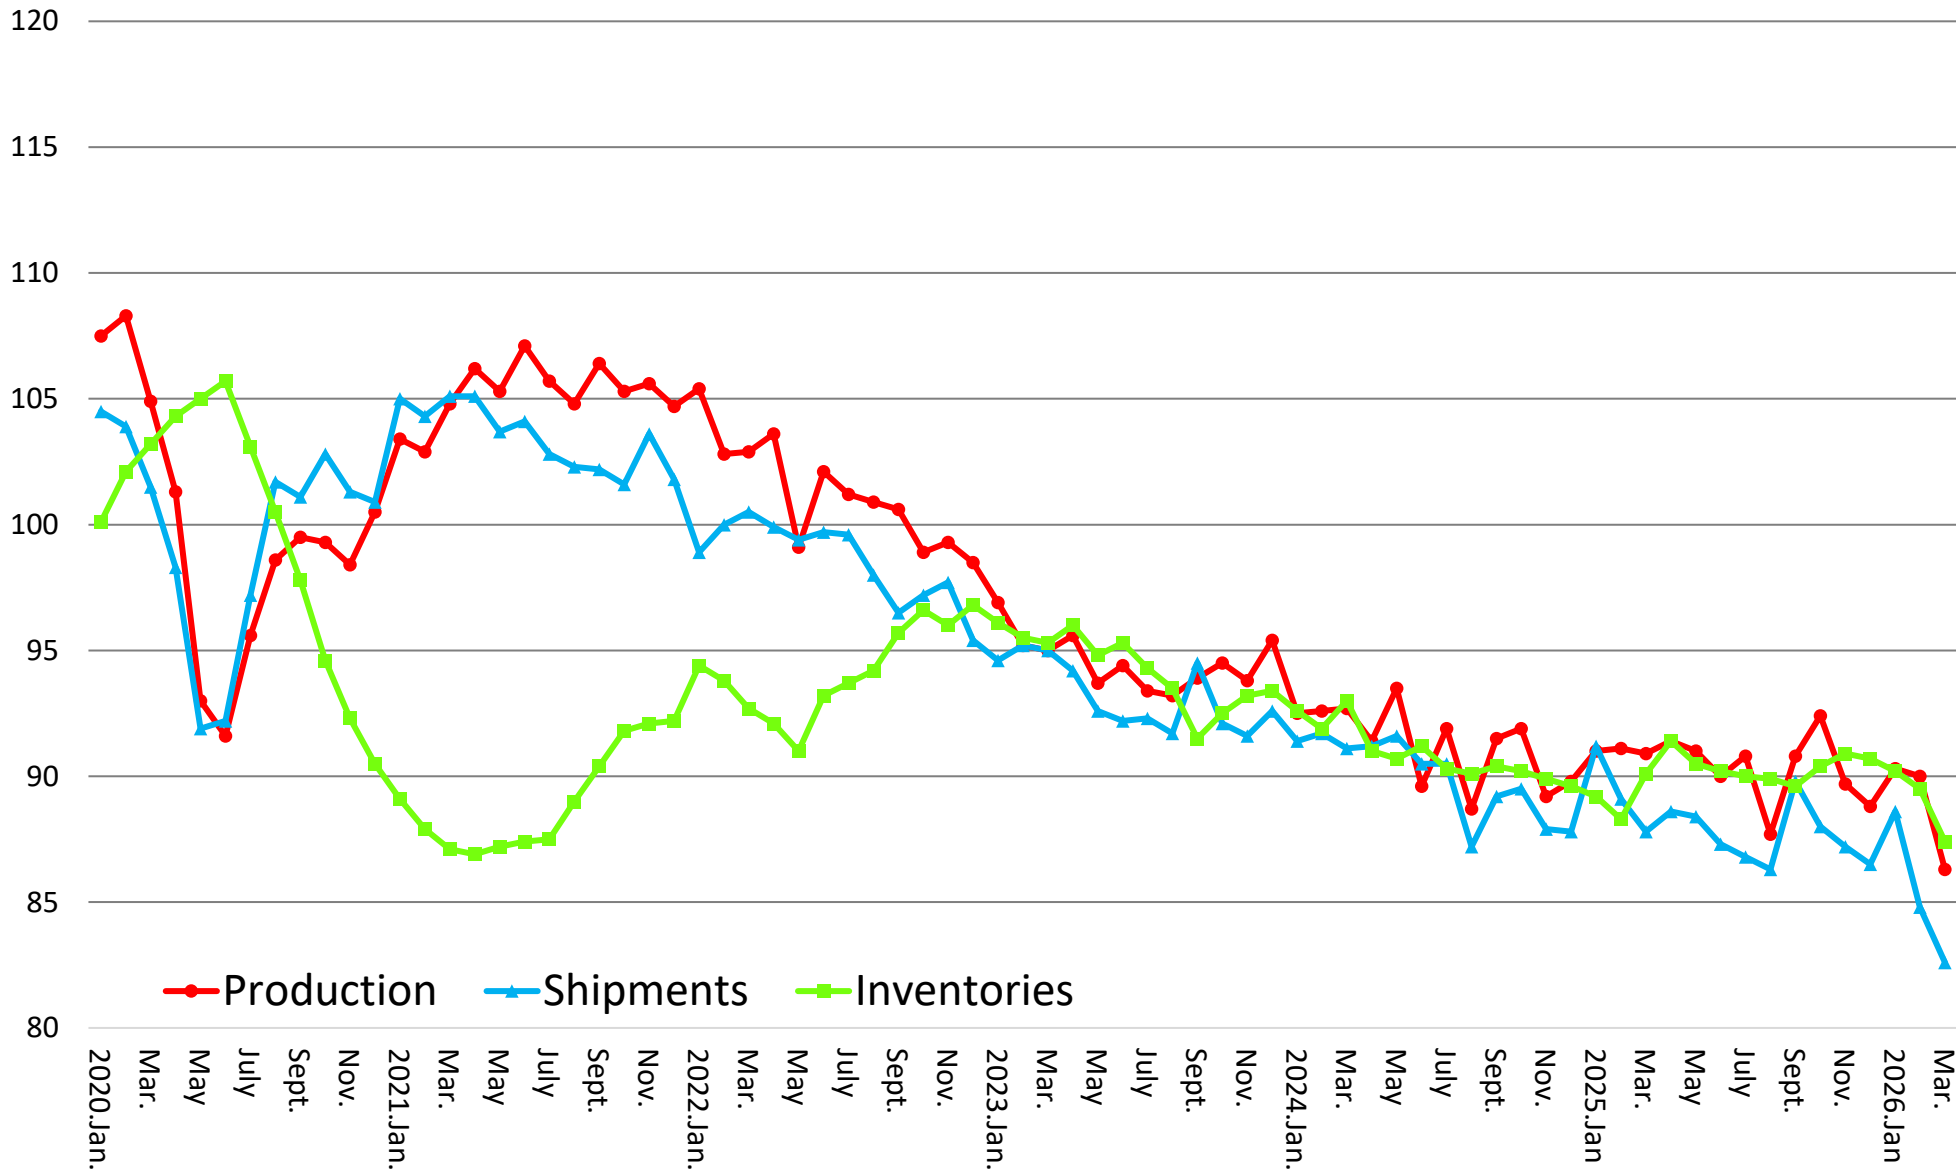

Production/Shipping/Inventory Index (Manufacturing)

(Source : Minister of Economy, Trade and Industry Indices of Industrial Production index,2020= 100)

Production/Shipping/Inventory Index (Chemicals excl. Medicine)

(Source : Minister of Economy, Trade and Industry Indices of Industrial Production index,2020= 100)

Production/Shipping/Inventory Index (Electronic parts and devices)

(Source : Minister of Economy, Trade and Industry Indices of Industrial Production index,2020= 100)