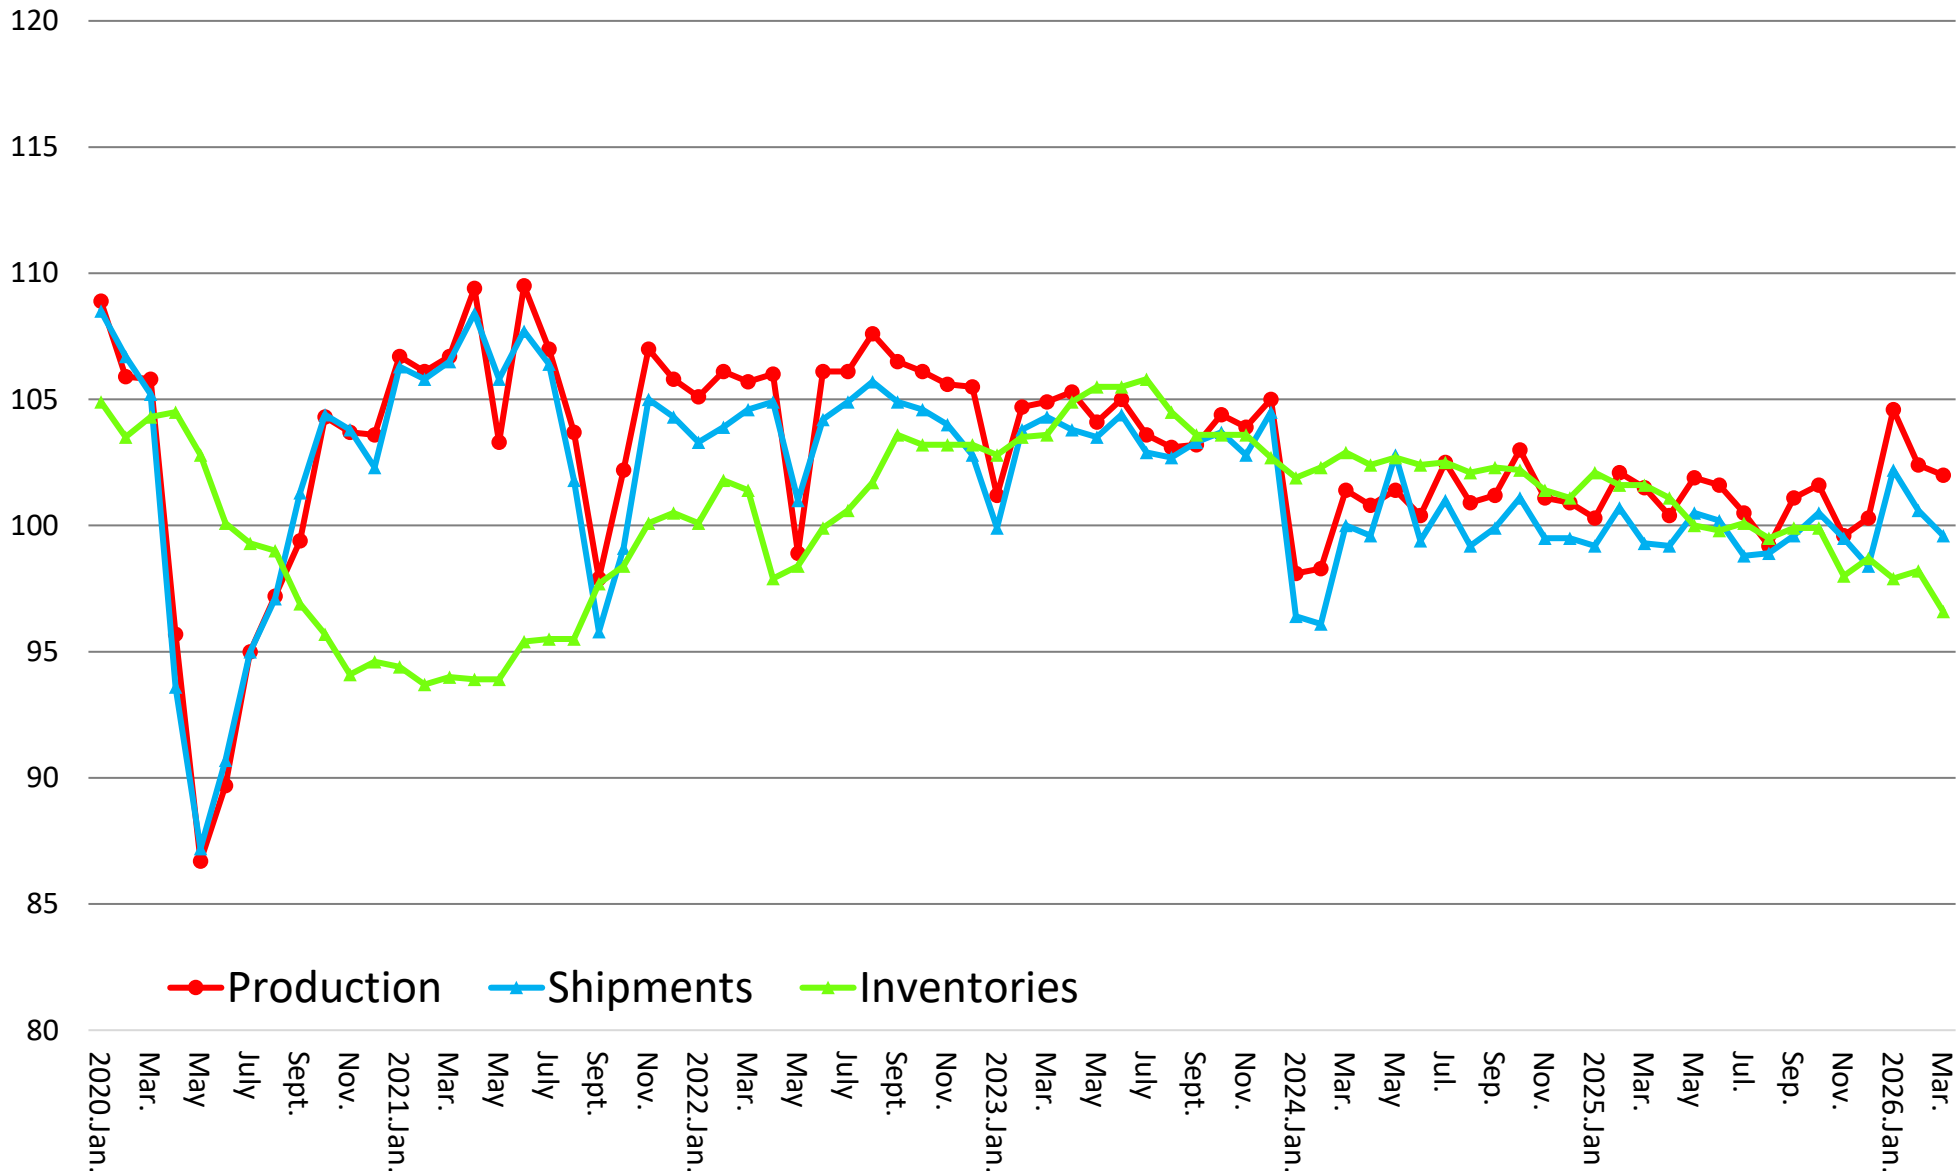

Production/Shipping/Inventory Index (Manufacturing)

(Source : Minister of Economy, Trade and Industry Indices of Industrial Production index,2020= 100)

Production/Shipping/Inventory Index (Chemicals excl. Medicine)

(Source : Minister of Economy, Trade and Industry Indices of Industrial Production index,2020= 100)

Production/Shipping/Inventory Index (Electronic parts and devices)

(Source : Minister of Economy, Trade and Industry Indices of Industrial Production index,2020= 100)

Production/Shipping/Inventory Index (Transport equipment)

(Source : Minister of Economy, Trade and Industry Indices of Industrial Production index,2020= 100)